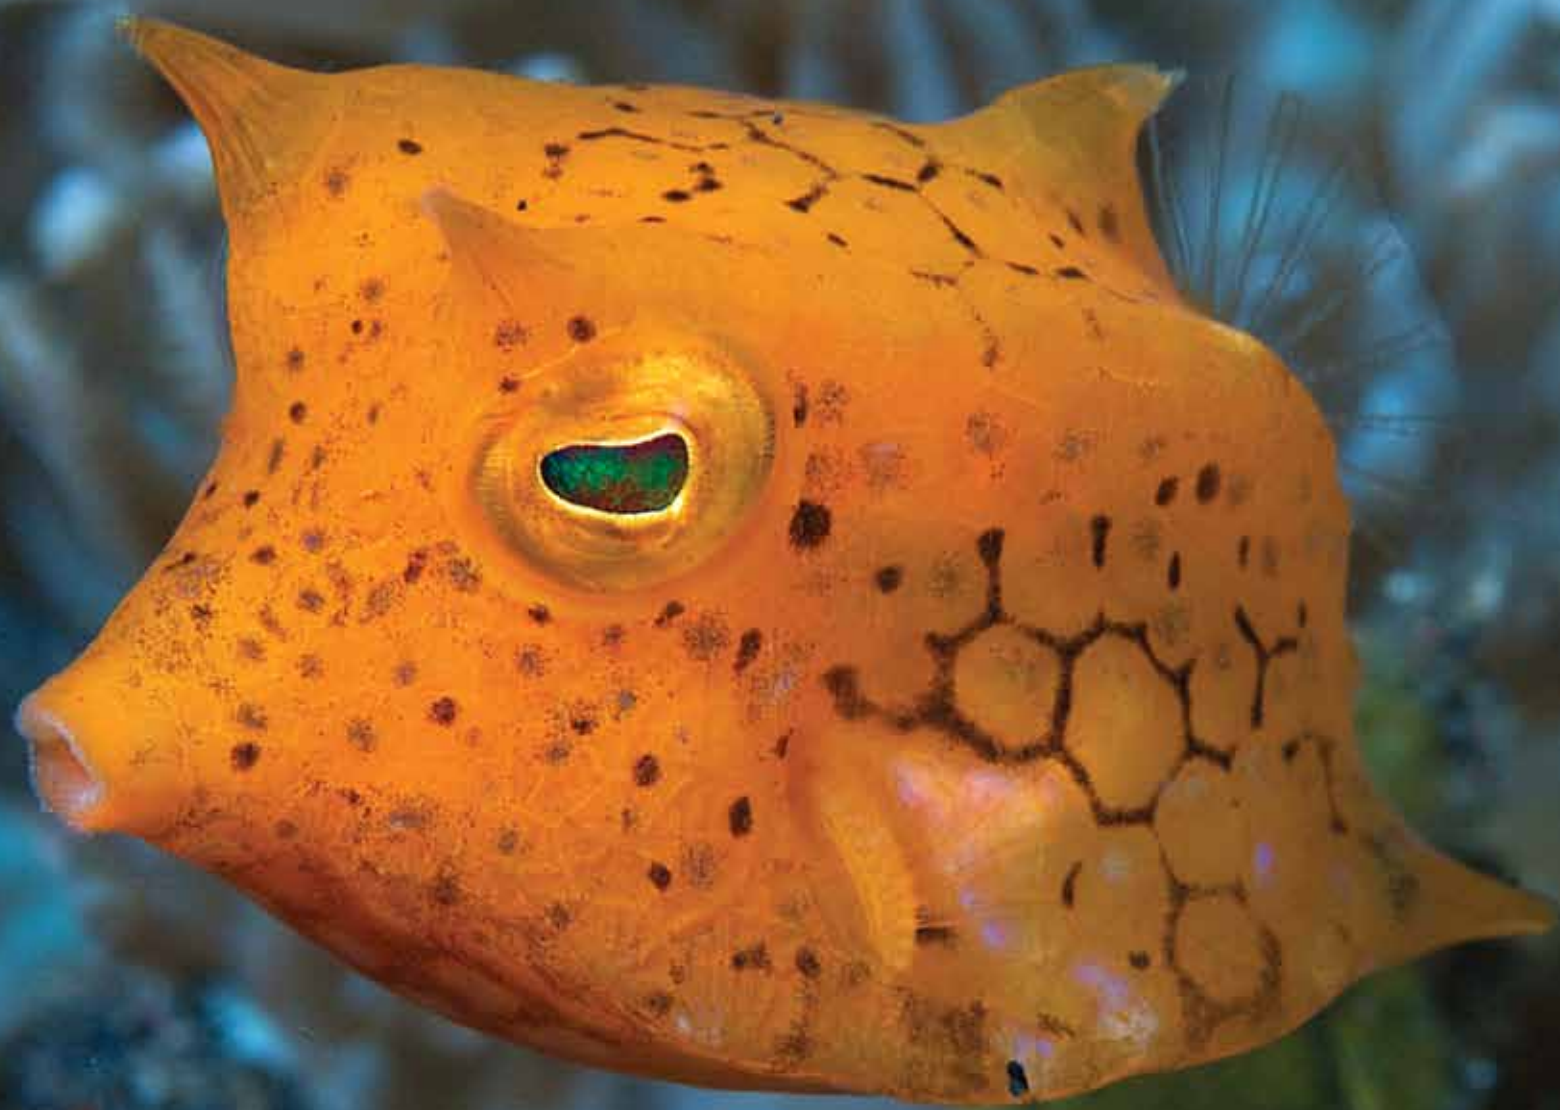

September '14						
S	M	T	W	T	F	S
	1	2	3	4	5	6
7	8	9	10	11	12	13
14	15	16	17	18	19	20
21	22	23	24	25	26	27
28	29	30				

Notes :
First identified in 2008, difficult to get a photo of this very shy creature's face.
Location: Lembeh Strait, N. Sulawesi, Indonesia
Length: 1/2"